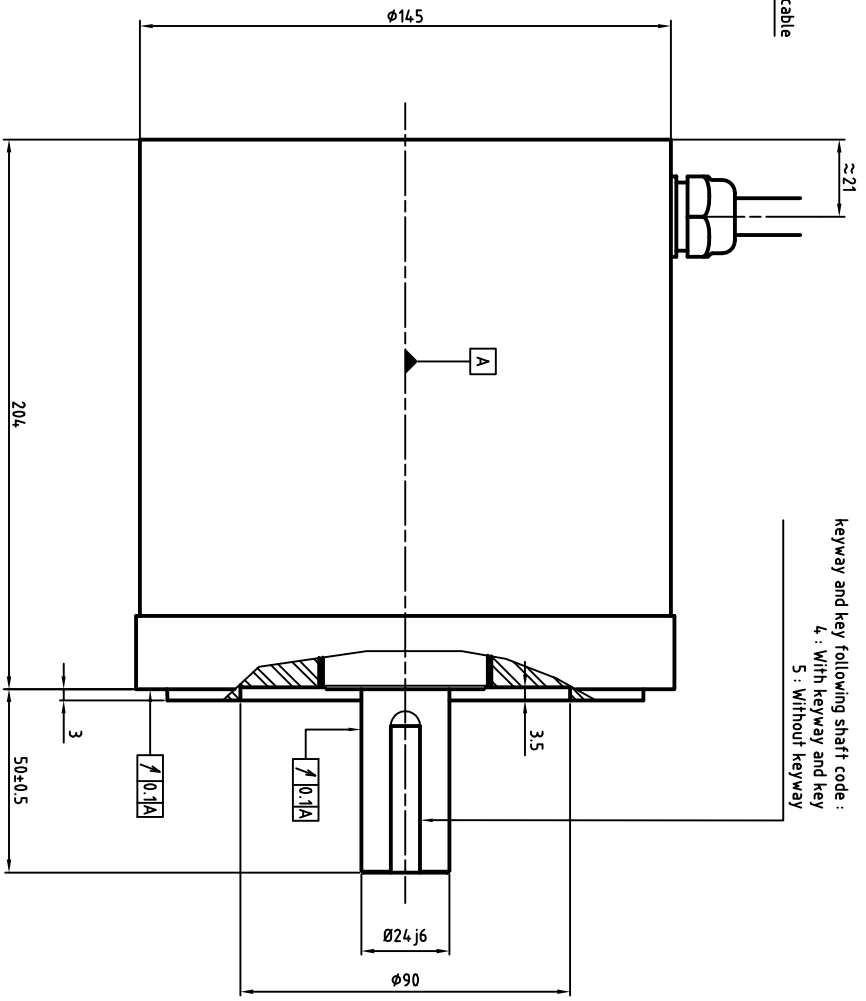

Power cable diameter and section depends on rated current
 U : Phase 1
 V : Phase 2
 W : Phase 3
 Green/Yellow : Ground

ENCODER SIGNAL COLORS

Wires colors	ERN1387	ERN1381	ECN1313	EON1325
White	A+	0V	Up	Up
Brown	A-	Up	0V	0V
Green	R+	A+	A+	A+
Yellow	R-	A-	A-	A-
Pink	D+	B-	B-	B-
Grey	D-	B+	B+	B+
Blue	C+	R+	DATA+	DATA+
Red	C-	R-	DATA-	DATA-
Black	Thermal	Thermal	CLOCK+	CLOCK+
Violet	Thermal	Thermal	CLOCK-	CLOCK-
Grey/Pink	B+	N/A	Thermal	Thermal
Red/Blue	B-	N/A	Thermal	Thermal
White/Green	0V	N/A	N/A	N/A
Brown/Green	Up	N/A	N/A	N/A