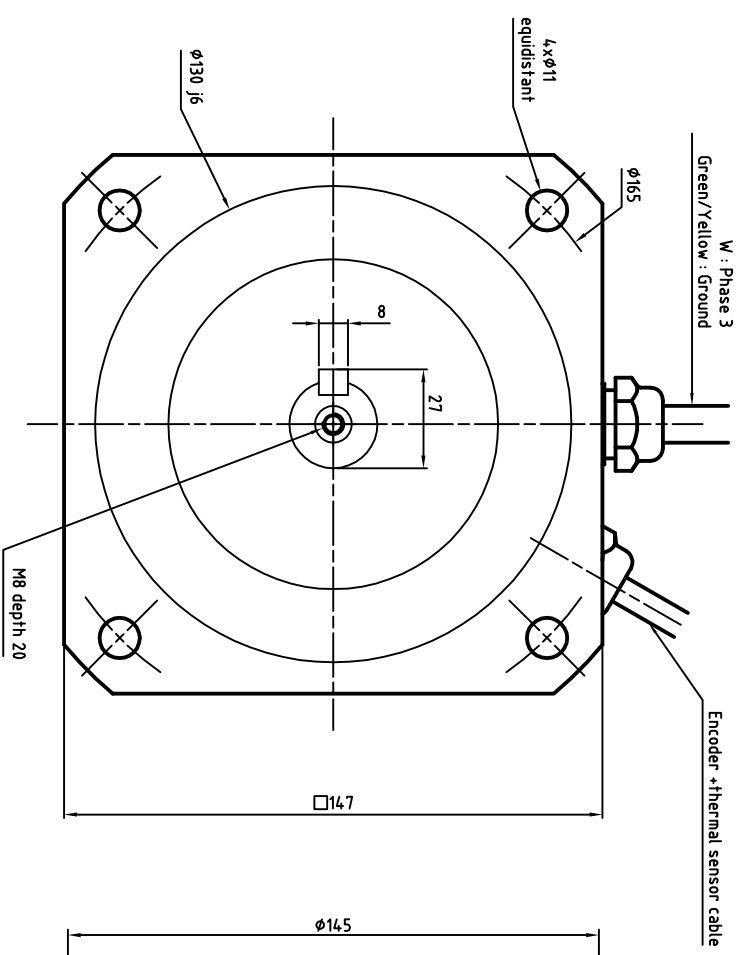

Power cable diameter and section depends on rated current
 U : Phase 1
 V : Phase 2
 W : Phase 3
 Green/Yellow : Ground

ENCODER SIGNAL COLORS

Wires colors	ERN1387	ERN1381	ECN1313	EON1325
White	A+	0V	Up	Up
Brown	A-	Up	0V	0V
Green	R+	A+	A+	A+
Yellow	R-	A-	A-	A-
Pink	D+	B-	B-	B-
Grey	D-	B+	B+	B+
Blue	C+	R+	DATA+	DATA+
Red	C-	R-	DATA-	DATA-
Black	Thermal	Thermal	CLOCK+	CLOCK+
Violet	Thermal	Thermal	CLOCK-	CLOCK-
Grey/Pink	B+	N/A	Thermal	Thermal
Red/Blue	B-	N/A	Thermal	Thermal
White/Green	0V	N/A	N/A	N/A
Brown/Green	Up	N/A	N/A	N/A